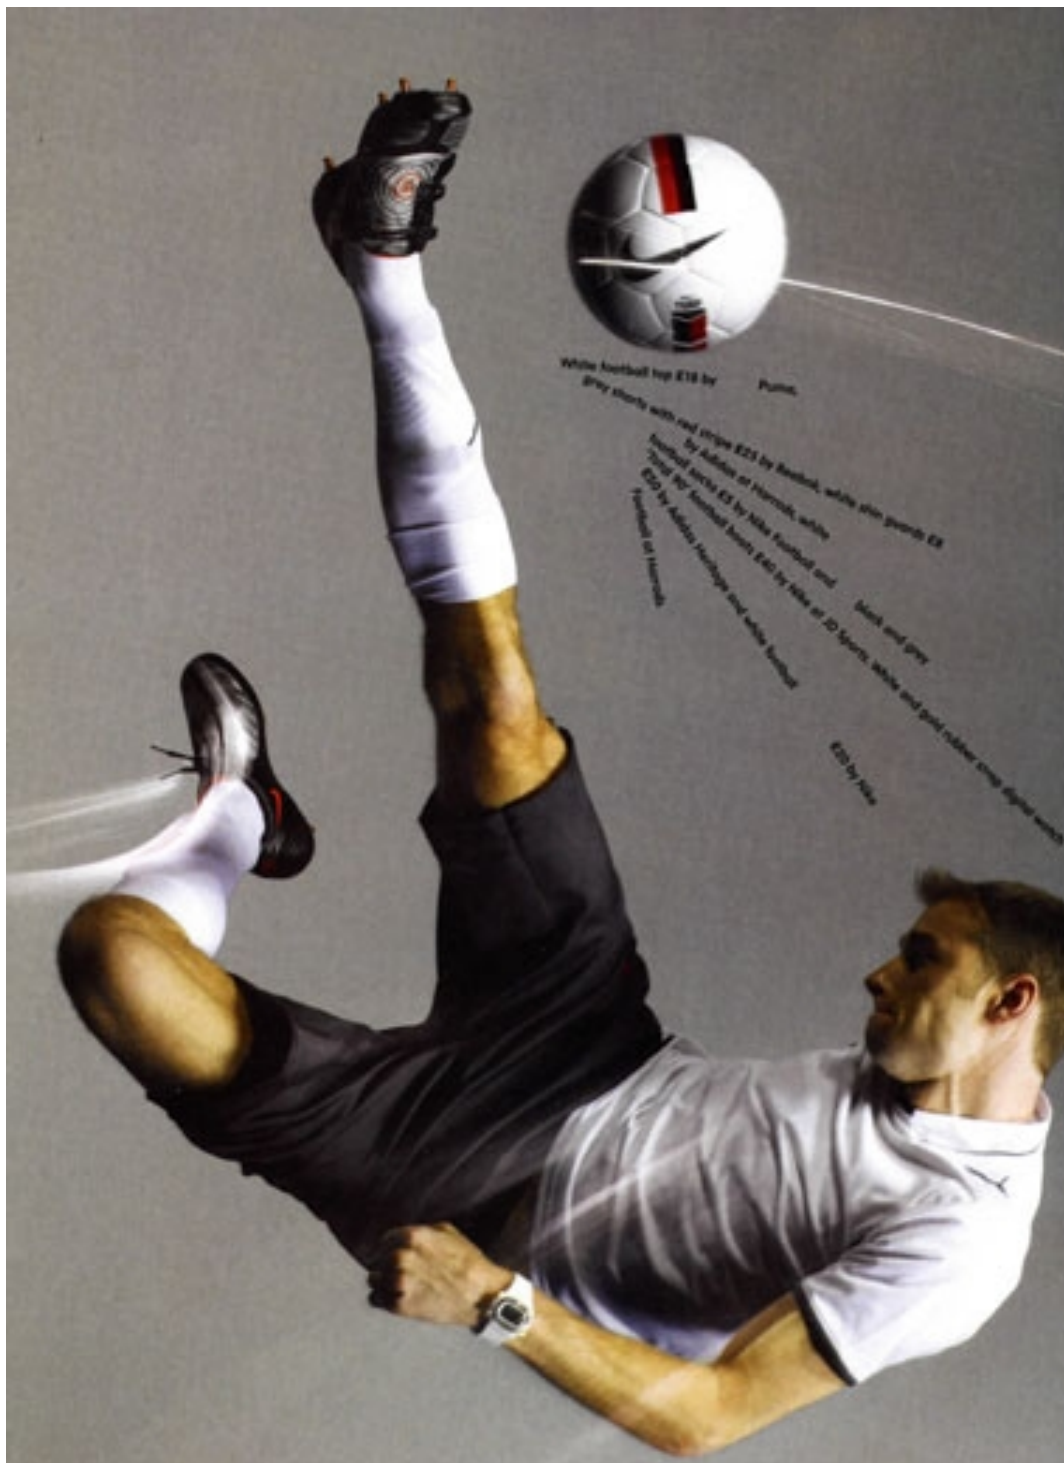

DAVID [DIRECT BOOKING]

Height : 188 cm / Size : 50 / Bust : 100 cm / Collar : / Waist : 81 cm / Hips : / Hair : Blond / Eyes : Blue-Green / Shoe : 44